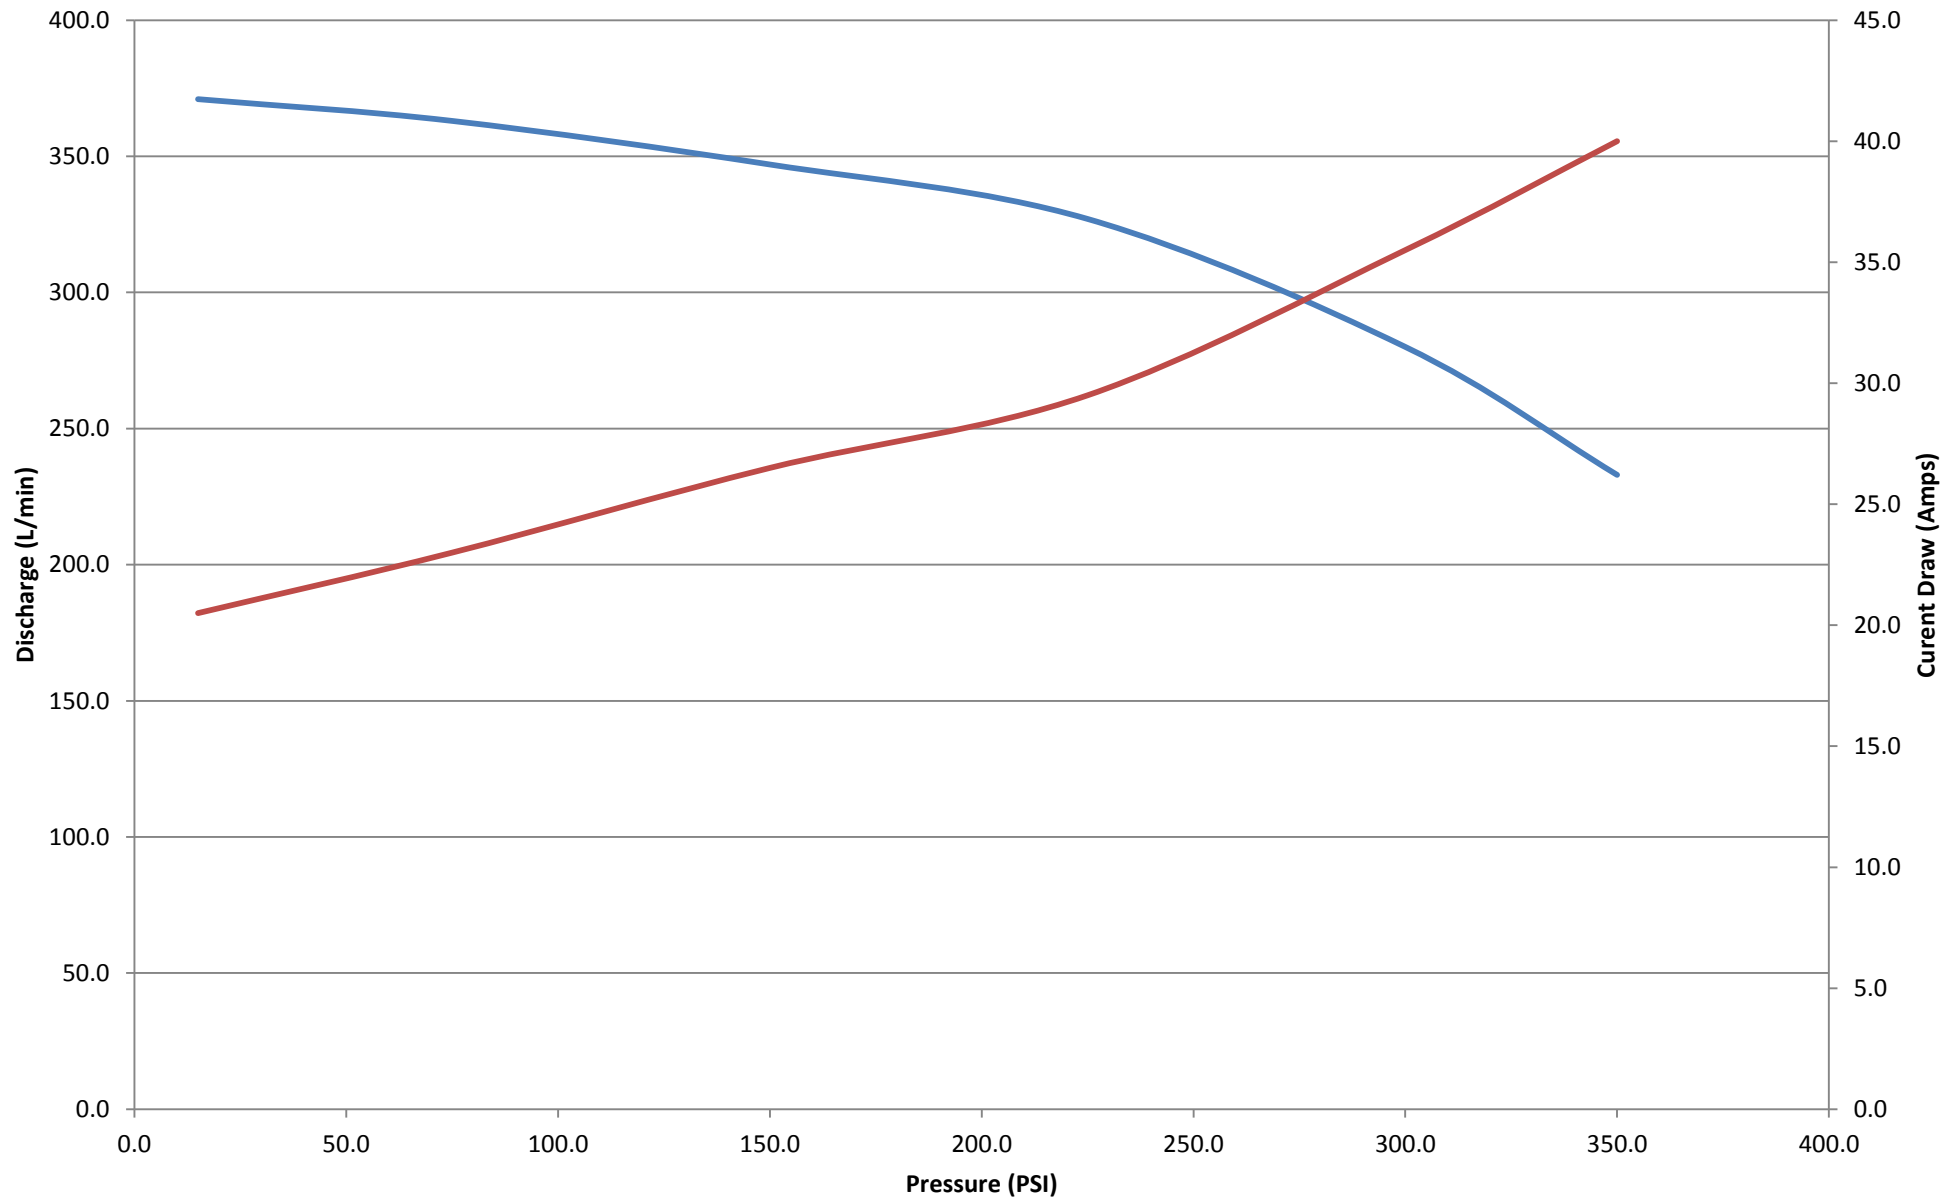

# BOA 100 - Performance Curve

— Discharge (L/min) — Current Draw (Amps)