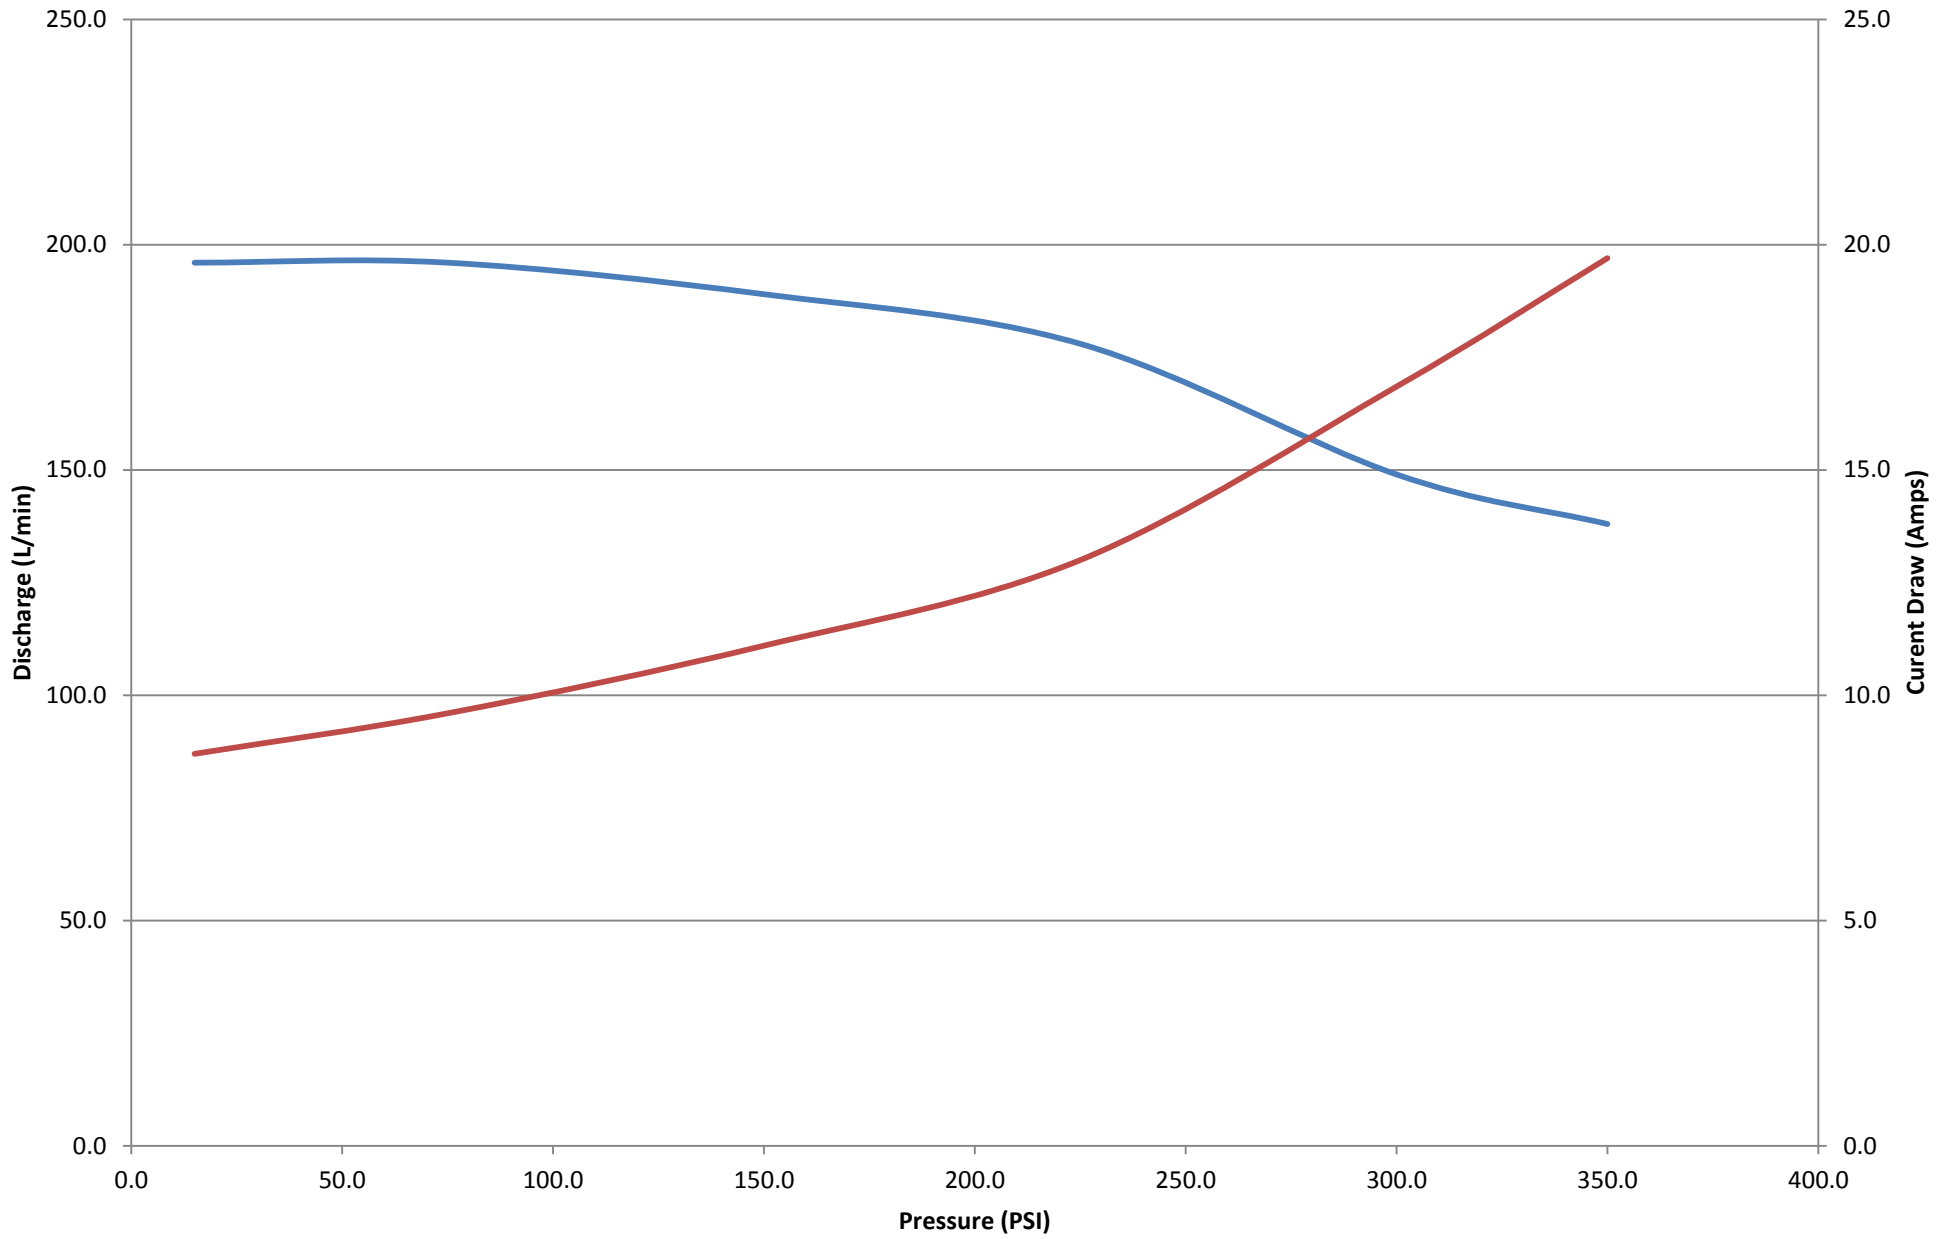

BOA 65 - Performance Curve

— Discharge (L/min) — Current Draw (Amps)