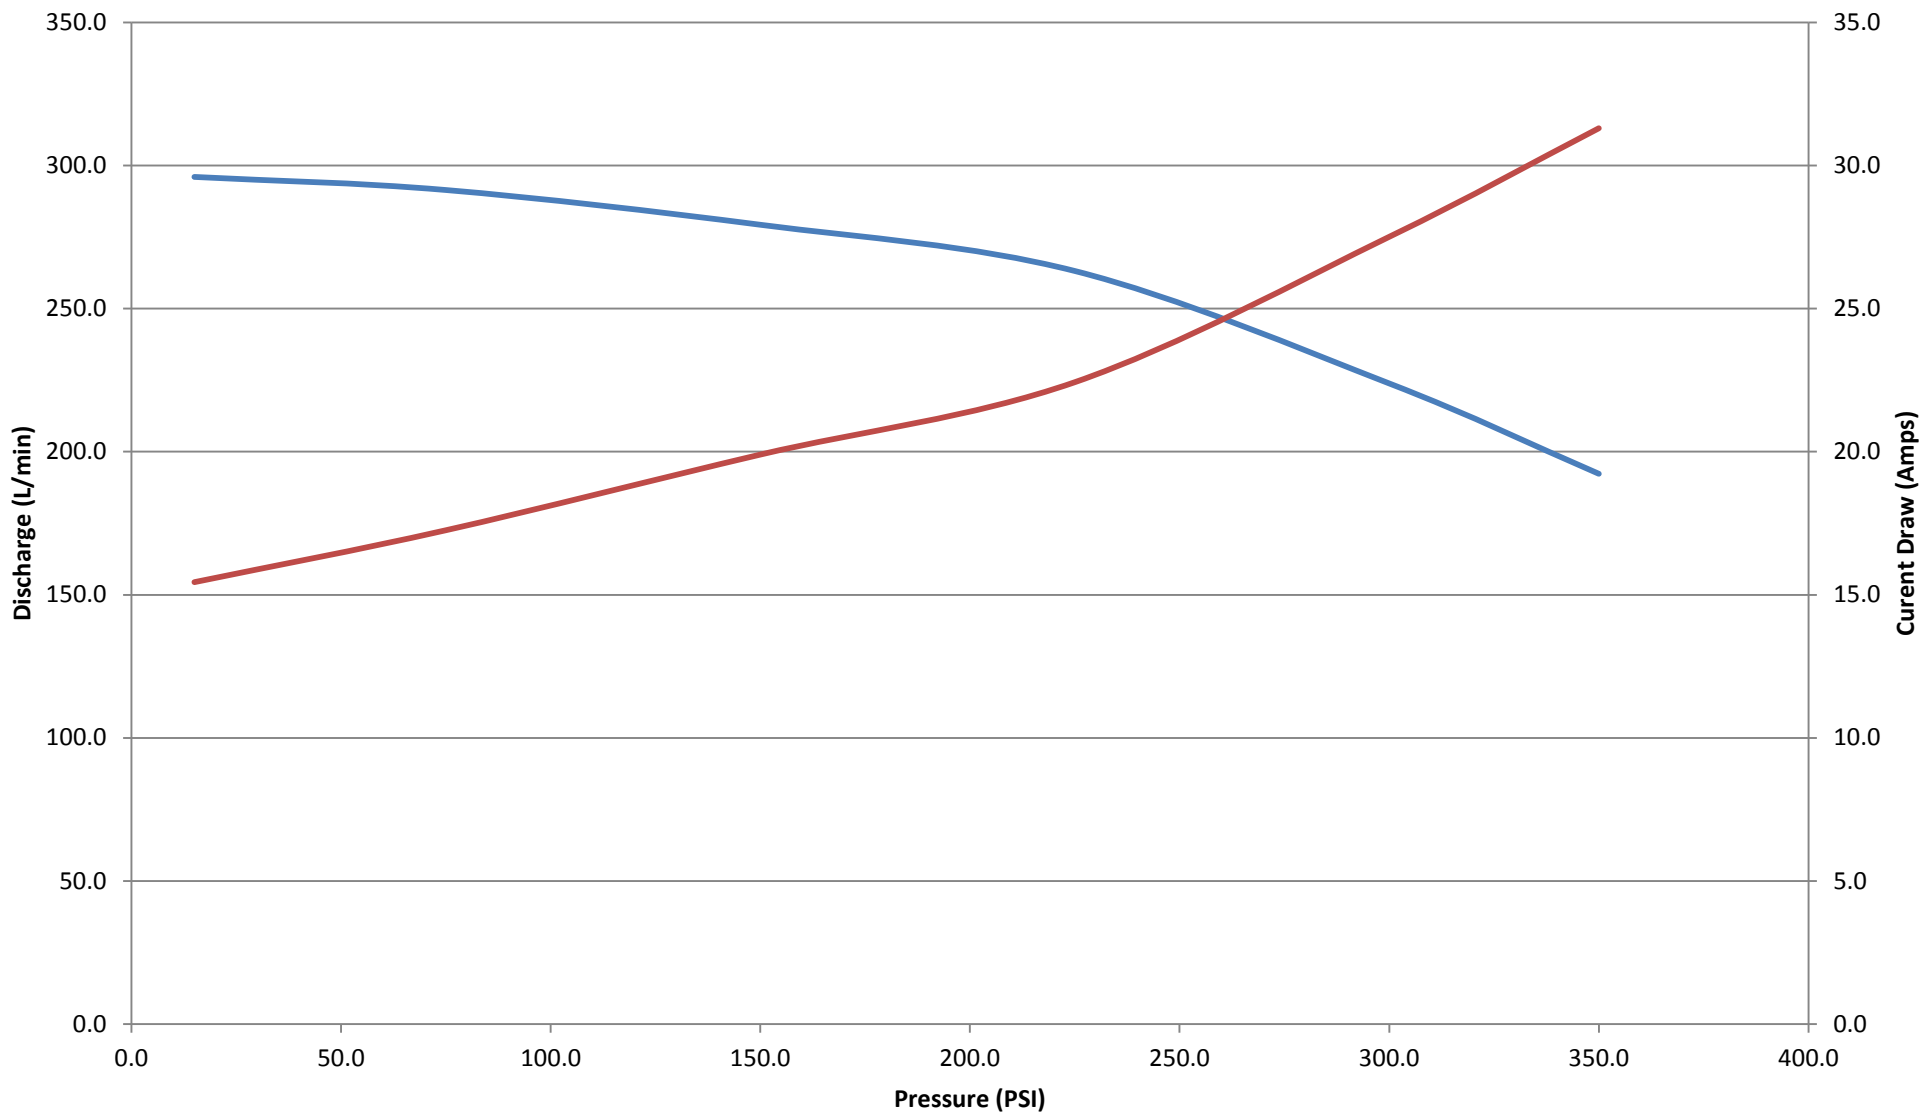

# BOA 85 - Performance Curve

— Discharge (L/min) — Current Draw (Amps)